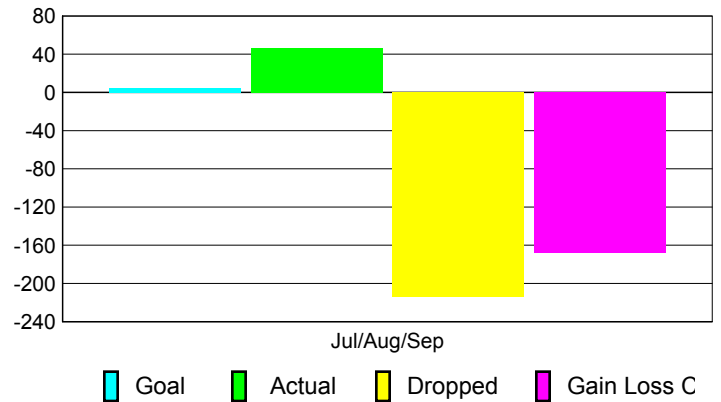

Membership Results 2010-2011

Goal, New, Dropped, Gain/Loss