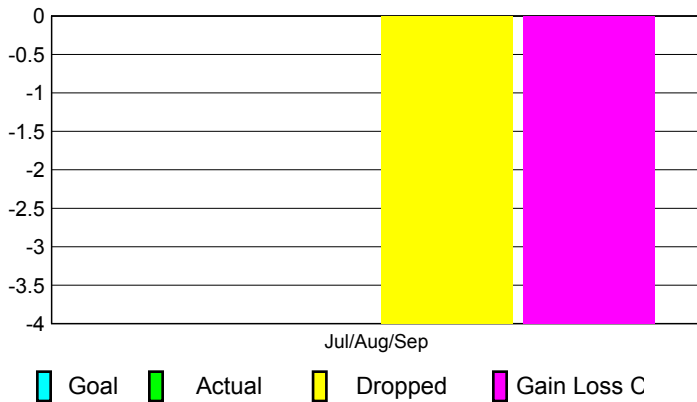

2010-2011 GMT Reports for District (or Undistricted) **District 301 B2**

GMT: **Doctor DATUK K NAGARATNA**

Location: **PHILIPPINES**

GMT CA: **5**

CLUBS

Club Results
2010-2011

Clubs
2009-2010

Month	New Club Goal	Actual New Clubs	Actual Dropped Clubs	Gain/Loss of Clubs	Gain/Loss of Clubs
Jul/Aug/Sep	0	0	-4	-4	0
Totals	0	0	-4	-4	0

Club Results 2010-2011

Goal, New, Dropped, Gain/Loss

Comparison of Club Gain/Loss

Current Year Compared to the Previous Year

YTD Status Quo Clubs 2010-2011

Status Quo Clubs Compared to Status Quo Members

MEMBERSHIP