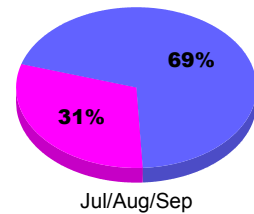

Membership Results
2010-2011

Membership
2009-2010

Month	Net Memb Goal	Actual New Memb	Actual Dropped Memb	Gain/Loss of Memb	Gain/Loss of Memb
Jul/Aug/Sep	5	46	-214	-168	7
Totals	5	46	-214	-168	7

Membership Results 2010-2011

Goal, New, Dropped, Gain/Loss

Comparison of Membership Gain/Loss

Current Year Compared to the Previous Year

Gender Comparison 2010-2011

■ Male ■ Female